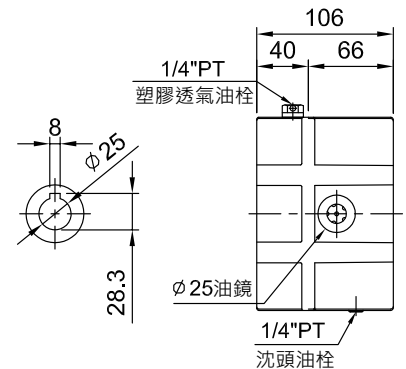

◆ 重量不含馬達及潤滑油。 The weight does not include motor and lubricant.